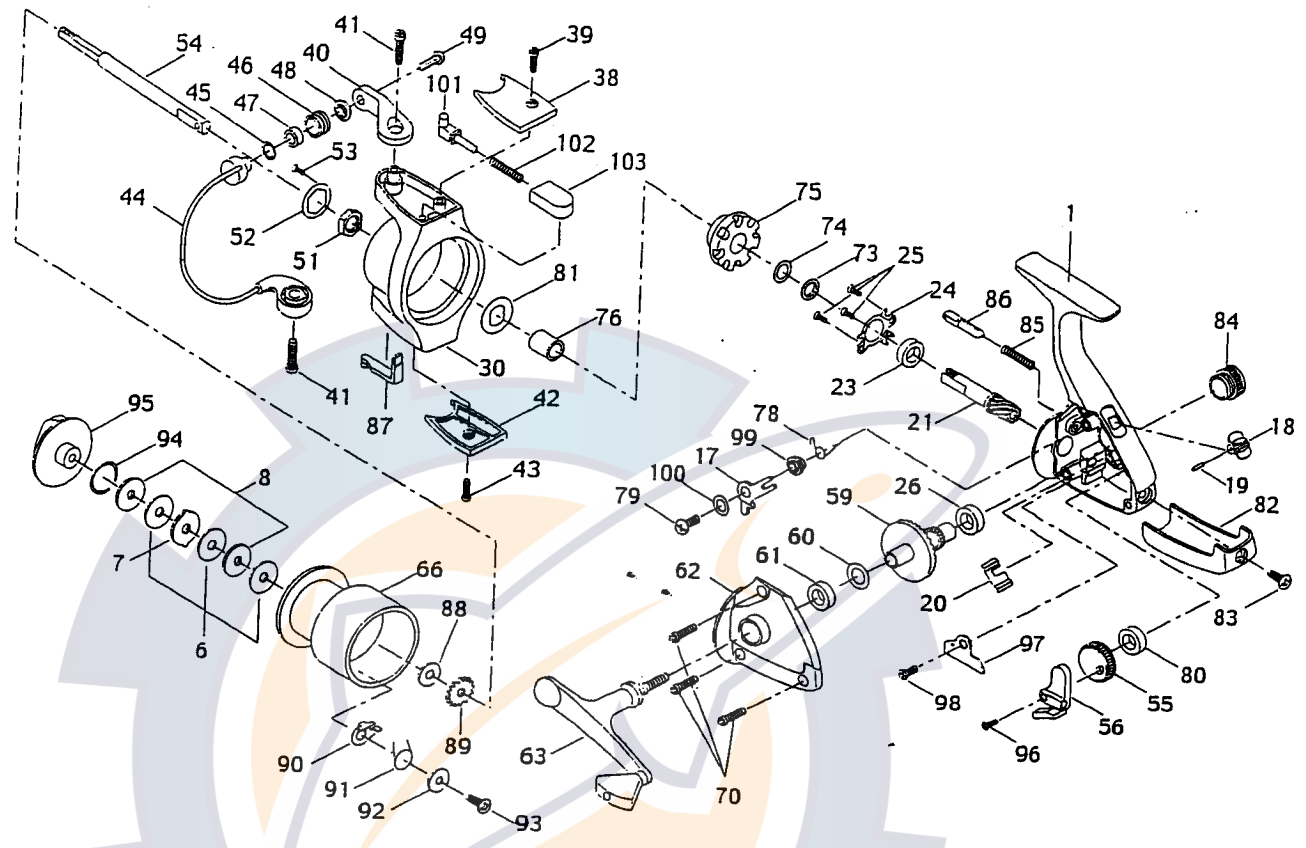

Trophy Collection

1000TC
2000TC
3000TC
4000TC

Abu Garcia

No	Part Name	1000	2000	3000	4000
1	Frame	1079958	1079959	1079960	1079961
6	Drag Washer	1079829	1079830		1079831
7	Eared Drag Washer	1079832	1079833		1079834
8	Keyed Drag Washer	1079835	1079836		1079837
17	Lever		1079838		1079839
18	Push Button			1079962	
19	Push Button Pin			1079841	
20	Push Button Spring			1079842	
21	Pinion		1079843		1079844
23	Bail Bearing			1079845	
24	Bail Bearing Retainer			1079846	
25	Retainer Screw			1079847	
26	Drive Gear Bearing			1079848	
30	Pick up Housing	1079963	1079964	1079965	1079966
38	Bail Bracket Cover	1079967	1079968	1079969	1079970
39	Cover Screw			1079857	
40	Bail Bracket	1079971	1079972	1079973	1079974
41	Bracket Screw			1079862	
42	Trip Bracket Cover	1079975	1079976	1079977	1079978
43	Cover Screw			Same as 39	
44	Bail Assy	1079979	1079980	1079981	1079982
45	Line Roller Washer	NA		1079872	
46	Line Roller	1079873		1079874	
47	Line Roller Bearing	NA		1079876	
48	Line Roller Washer	1079877		1079878	
49	Line Roller Screw	1079879		1079880	
51	Pickup Housing Nut			1079881	
52	Lock Washer	NA		1079883	
53	Lock Screw	NA		1079885	
54	Main Shaft	1079886	1079887	1079888	1079889
55	L.W. Gear	1079890	1079891	1079892	1079893
56	L.W. Bracket	1079894		1079895	
59	Drive Gear	1079896		1079897	
60	Drive Gear Washer			1079898	
61	Drive Gear Bearing			1079899	